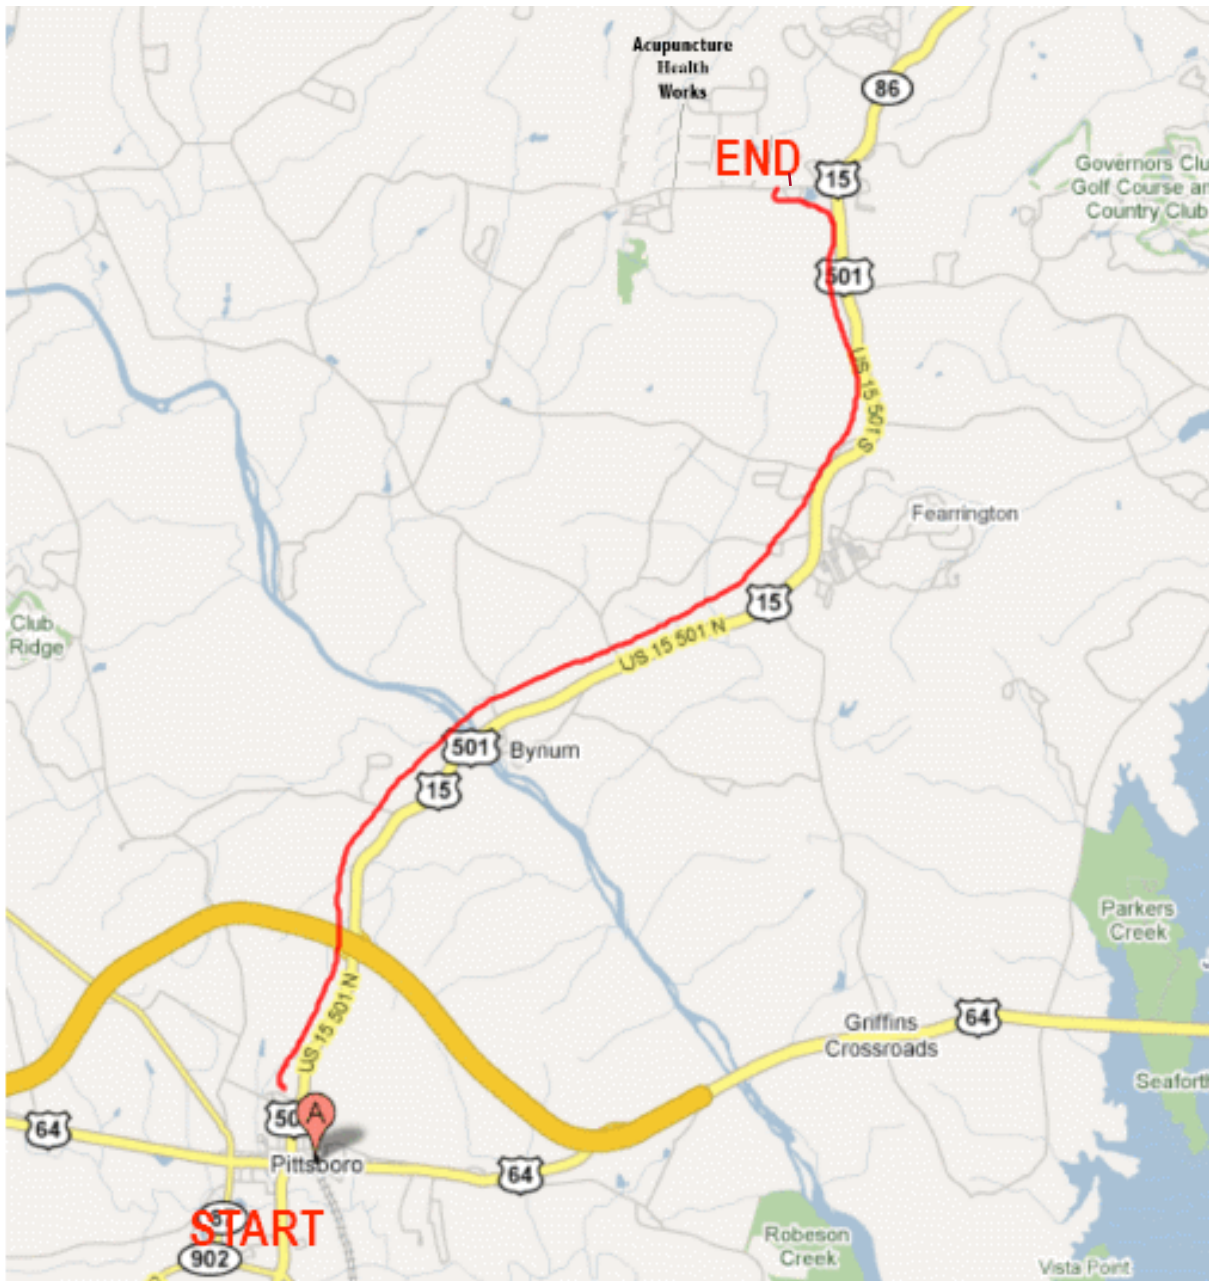

to *Acupuncture Health Works*

From Pittsboro traffic circle:

Go north 11½ miles on US 15/501.

Turn left on Mann's Chapel Road at the stop light by Cole Park Plaza.

Continue west ¼ mile on Mann's Chapel Road.

Turn right on Valley Meadow Drive.

Turn right into the first driveway at 34 Valley Meadow Drive.

Pause at the sensor
outside the deer gate.
The gate will automatically
open **toward** you, slowly.

Park in the small parking
lot to your left, next to the
gate. Enter the walkway.