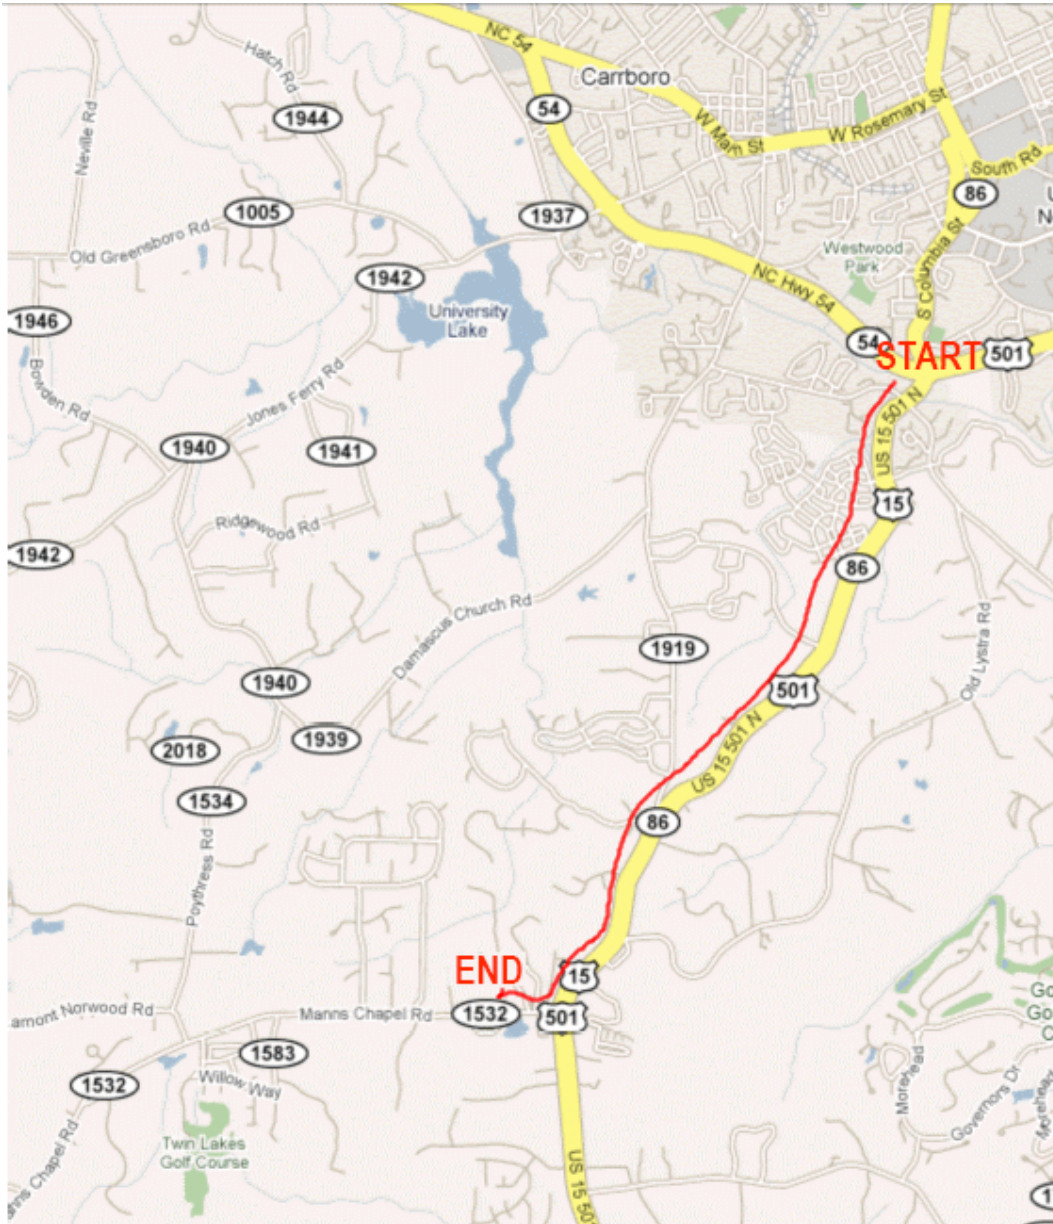

# to *Acupuncture Health Works*

## **From intersection of US 54 and US 15/501 south in Chapel Hill:**

Go south 4 miles on US 15/501 towards Pittsboro.

Turn right at Mann's Chapel Road at the stop light by Cole Park Plaza.

Continue west ¼ mile on Mann's Chapel Road.

Turn right on Valley Meadow Drive.

Turn right into the first driveway at 34 Valley Meadow Drive.

Pause at the sensor  
outside the deer gate.  
The gate will automatically  
open **toward** you, slowly.

Park in the small parking  
lot to your left, next to the  
gate. Enter the walkway.

Follow the walkway . . .

. . . to *Acupuncture Health Works*:

WELCOME!

Come on into the waiting room, or wait  
outside, and Debbie will be with you shortly.